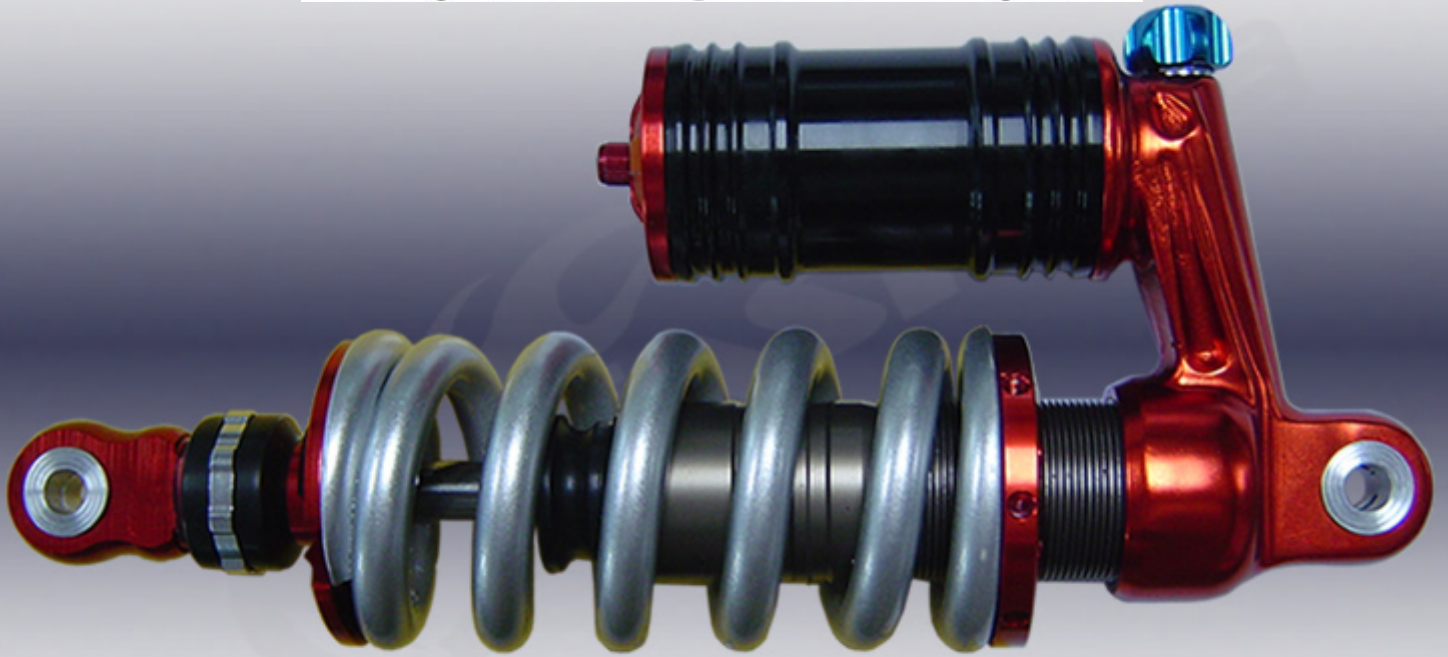

# One Seven Spare parts centre

AL6061 T6 forged shock body.

Easy-turn compression and rebound knob.

Nitrogen/Oil/Coil spring shock absorber.

Oil damping with floating piston.

c/c	280, 290, 300, 310, 330, 360mm
Travel	52, 52, 62, 62, 76, 90 mm